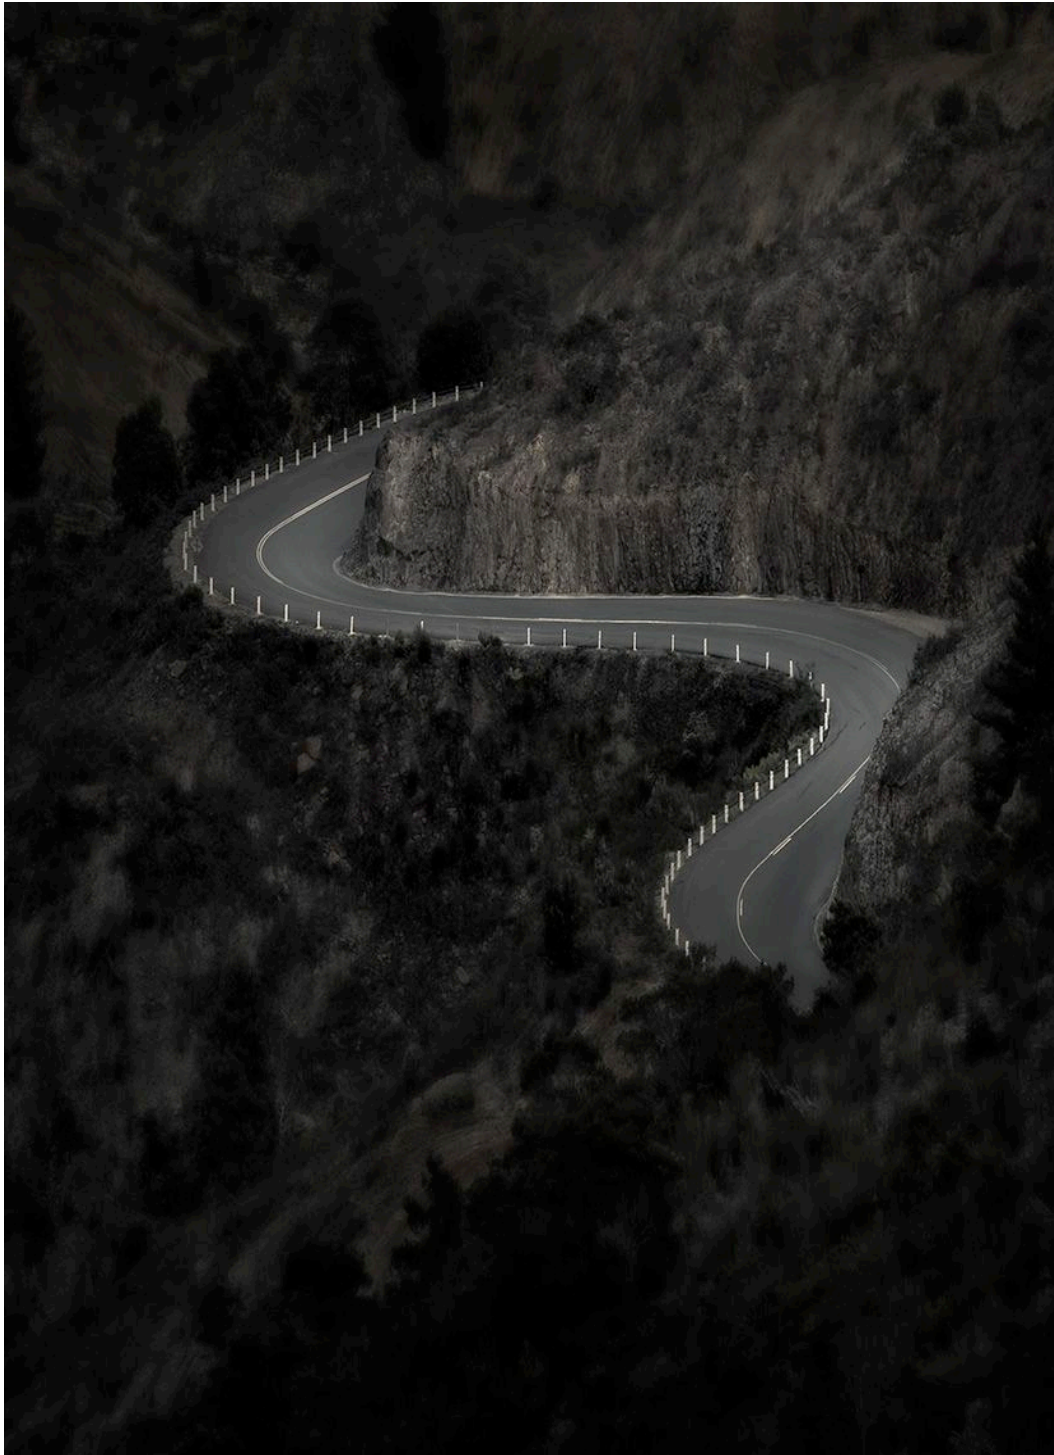

ARTIST: JOHN BODIN

TITLE: THE ONE DISTINCT MOMENT OF MY LIFE [2009]

MEDIUM: TYPE C PRINT ON METALLIC PAPER

SIZE: 80 x 110 CM

EDITION: 5