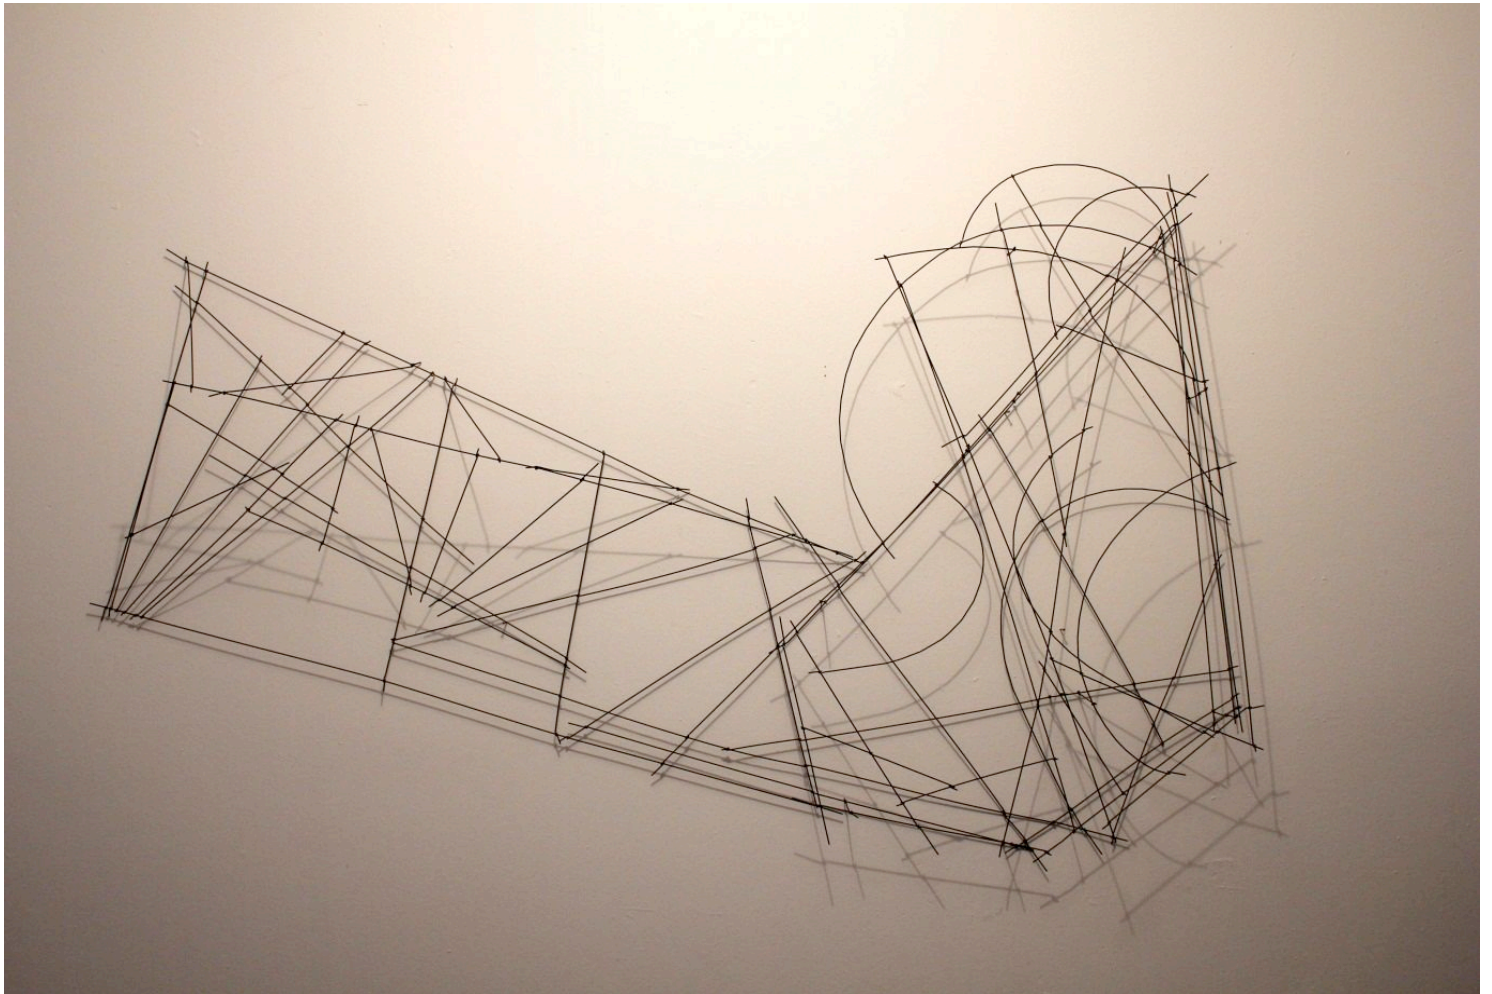

ARTIST: KATE HENDRY
TITLE: JULIE WITH MARCEL'S BRIDE
MEDIUM: MILD STEEL
SIZE: 105 X 210 X 30 CM
PRICE:

CATALOGUE # KH/PC/JWMB

2012

ARTIST: KATE HENDRY
TITLE: FLAT VERSUS FORM (KASIMIR MEETS DAVID)
MEDIUM: MILD STEEL
SIZE: 113 X 116 X 33 CM
PRICE:
CATALOGUE # KH/PC/FVF

2012

ARTIST: KATE HENDRY

TITLE: CONSTRUCTION: BEYOND SURFACE (WITH PAUL AND ANTOINE)

MEDIUM: MILD STEEL

SIZE: 150 X 95 X 20 CM

PRICE:

CATALOGUE # KH/PC/CBS

2012

ARTIST: KATE HENDRY

TITLE: FRANCIS AND MARIO SPOKE OF THE MACHINE

MEDIUM: MILD STEEL

SIZE: 58 X 97 X 13 CM

PRICE:

CATALOGUE # KH/PC/FAMSOTM

2012
