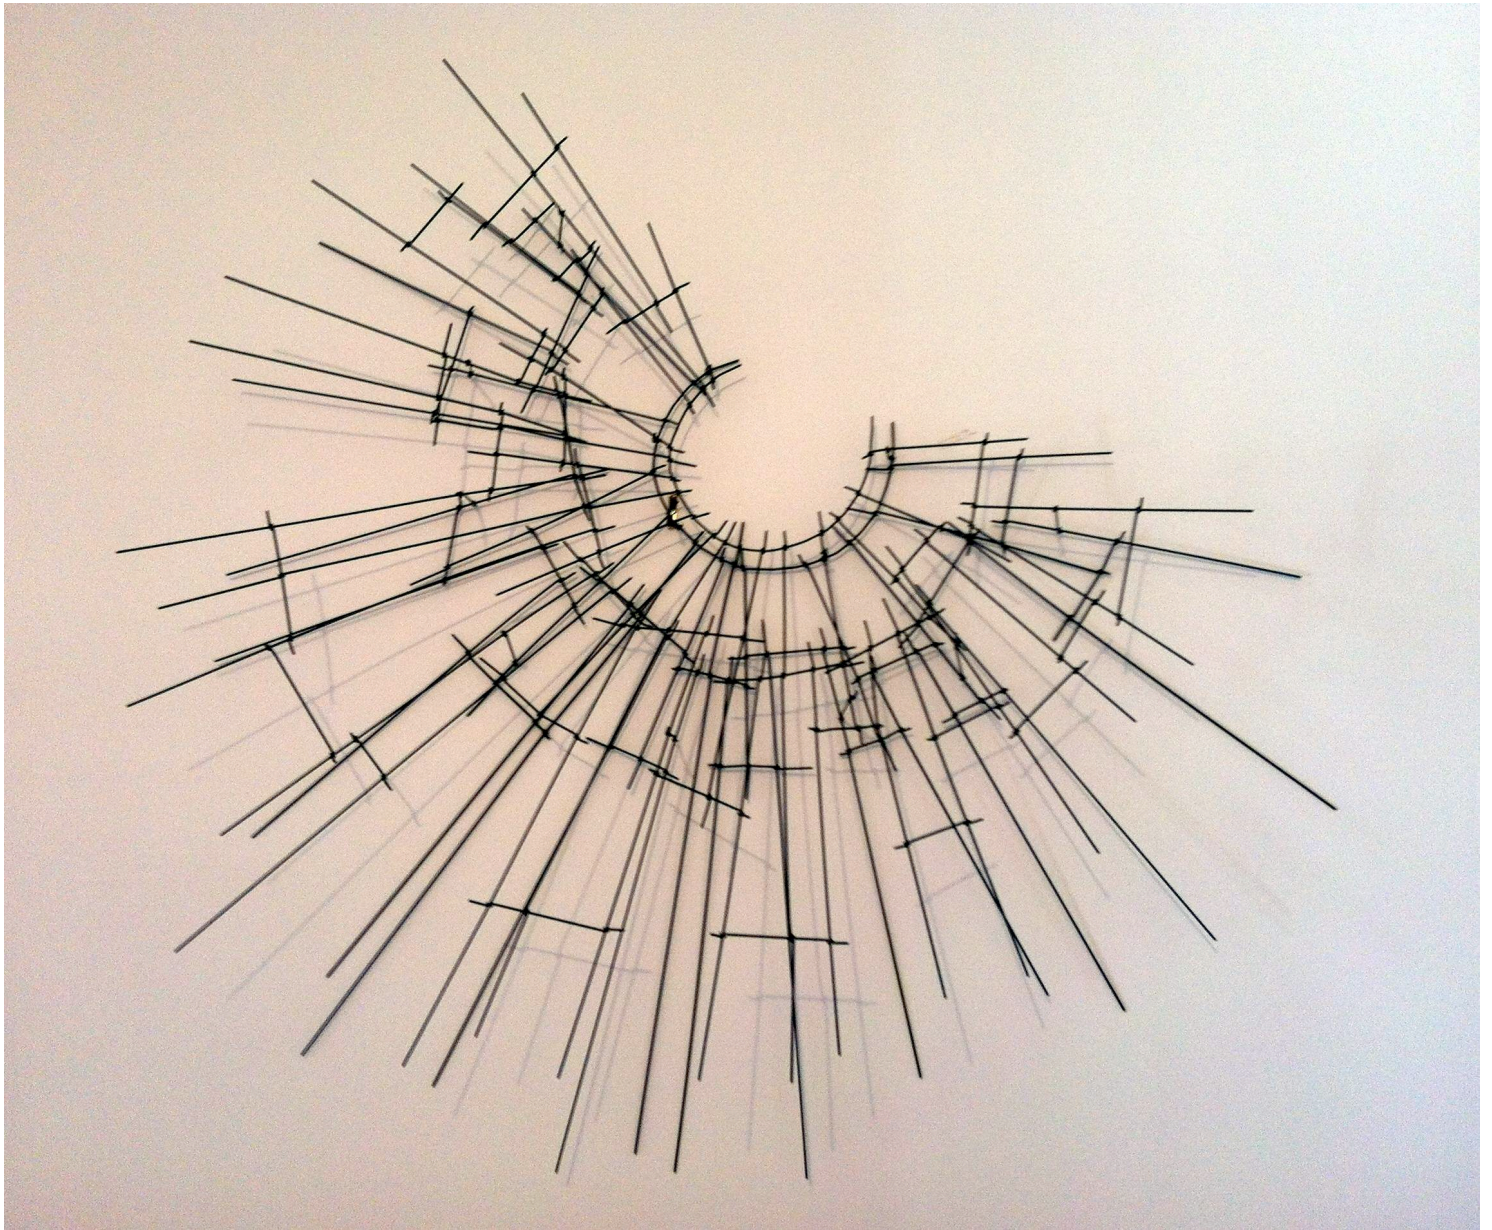

ARTIST: KATE HENDRY
TITLE: BEN HAD NOT MET EVA
MEDIUM: MILD STEEL
SIZE: 100 X 100 X 25 CM
PRICE:

CATALOGUE # KH/PC/BHNME

2012

ARTIST: KATE HENDRY
TITLE: NAUM SPOKE WITH SONJA
MEDIUM: MILD STEEL
SIZE: 100 X 100 X 20 CM
PRICE:
CATALOGUE # KH/PC/NSWS

2012

ARTIST: KATE HENDRY

TITLE: PURE, PLASTIC PLAY (BARBARA MEETS PIET)

MEDIUM: MILD STEEL

SIZE: 110 X 115 X 12 CM

PRICE:

CATALOGUE # KH/PC/PPP

2012

2012

ARTIST: KATE HENDRY

TITLE: CONSTRUCTION: BEYOND SURFACE (WITH PAUL AND ANTOINE)

MEDIUM: MILD STEEL

SIZE: 150 X 95 X 20 CM

PRICE:

CATALOGUE # KH/PC/CBS

2012

ARTIST: KATE HENDRY

TITLE: FRANCIS AND MARIO SPOKE OF THE MACHINE

MEDIUM: MILD STEEL

SIZE: 58 X 97 X 13 CM

PRICE:

CATALOGUE # KH/PC/FAMSOTM

2012
