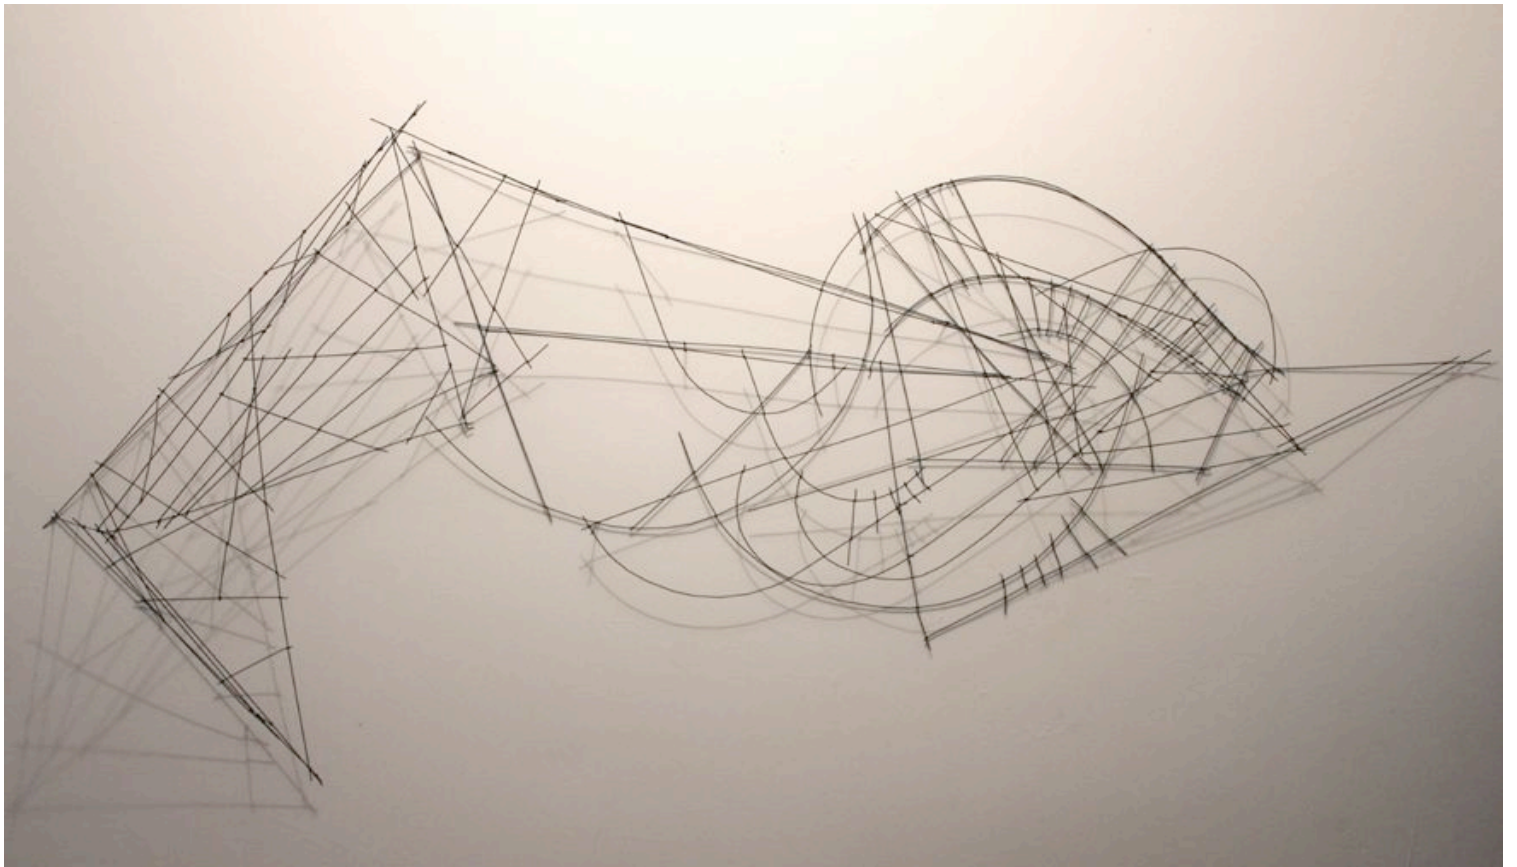

2012

ARTIST: KATE HENDRY

TITLE: PURE, PLASTIC PLAY (BARBARA MEETS PIET)

MEDIUM: MILD STEEL

SIZE: 110 X 115 X 12 CM

PRICE:

CATALOGUE # KH/PC/PPP

2012

ARTIST: KATE HENDRY
TITLE: JULIE WITH MARCEL'S BRIDE
MEDIUM: MILD STEEL
SIZE: 105 X 210 X 30 CM
PRICE:

CATALOGUE # KH/PC/JWMB

2012

ARTIST: KATE HENDRY
TITLE: FLAT VERSUS FORM (KASIMIR MEETS DAVID)
MEDIUM: MILD STEEL
SIZE: 113 X 116 X 33 CM
PRICE:
CATALOGUE # KH/PC/FVF

2012

ARTIST: KATE HENDRY

TITLE: CONSTRUCTION: BEYOND SURFACE (WITH PAUL AND ANTOINE)

MEDIUM: MILD STEEL

SIZE: 150 X 95 X 20 CM

PRICE:

CATALOGUE # KH/PC/CBS

2012

ARTIST: KATE HENDRY

TITLE: FRANCIS AND MARIO SPOKE OF THE MACHINE

MEDIUM: MILD STEEL

SIZE: 58 X 97 X 13 CM

PRICE:

CATALOGUE # KH/PC/FAMSOTM

2012
