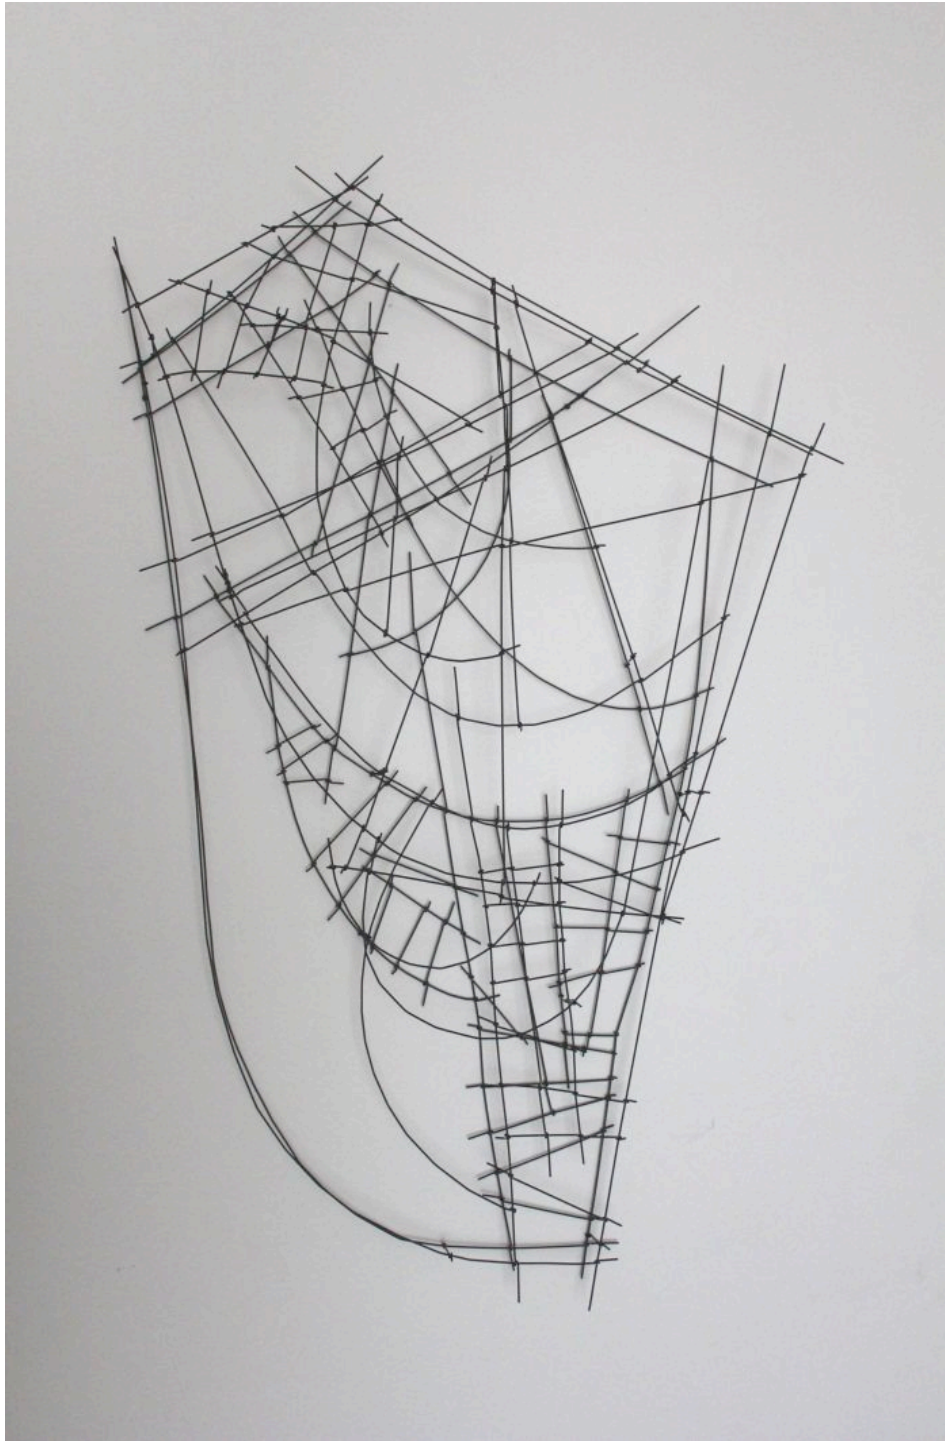

ARTIST: KATE HENDRY
TITLE: BEN HAD NOT MET EVA
MEDIUM: MILD STEEL
SIZE: 100 X 100 X 25 CM
PRICE:

CATALOGUE # KH/PC/BHNME

2012

ARTIST: KATE HENDRY
TITLE: NAUM SPOKE WITH SONJA
MEDIUM: MILD STEEL
SIZE: 100 X 100 X 20 CM
PRICE:
CATALOGUE # KH/PC/NSWS

ARTIST: KATE HENDRY
TITLE: JULIE WITH MARCEL'S BRIDE
MEDIUM: MILD STEEL
SIZE: 105 X 210 X 30 CM
PRICE:

CATALOGUE # KH/PC/JWMB

2012

ARTIST: KATE HENDRY
TITLE: FLAT VERSUS FORM (KASIMIR MEETS DAVID)
MEDIUM: MILD STEEL
SIZE: 113 X 116 X 33 CM
PRICE:
CATALOGUE # KH/PC/FVF

2012

ARTIST: KATE HENDRY

TITLE: CONSTRUCTION: BEYOND SURFACE (WITH PAUL AND ANTOINE)

MEDIUM: MILD STEEL

SIZE: 150 X 95 X 20 CM

PRICE:

CATALOGUE # KH/PC/CBS

2012

ARTIST: KATE HENDRY

TITLE: FRANCIS AND MARIO SPOKE OF THE MACHINE

MEDIUM: MILD STEEL

SIZE: 58 X 97 X 13 CM

PRICE:

CATALOGUE # KH/PC/FAMSOTM

2012
