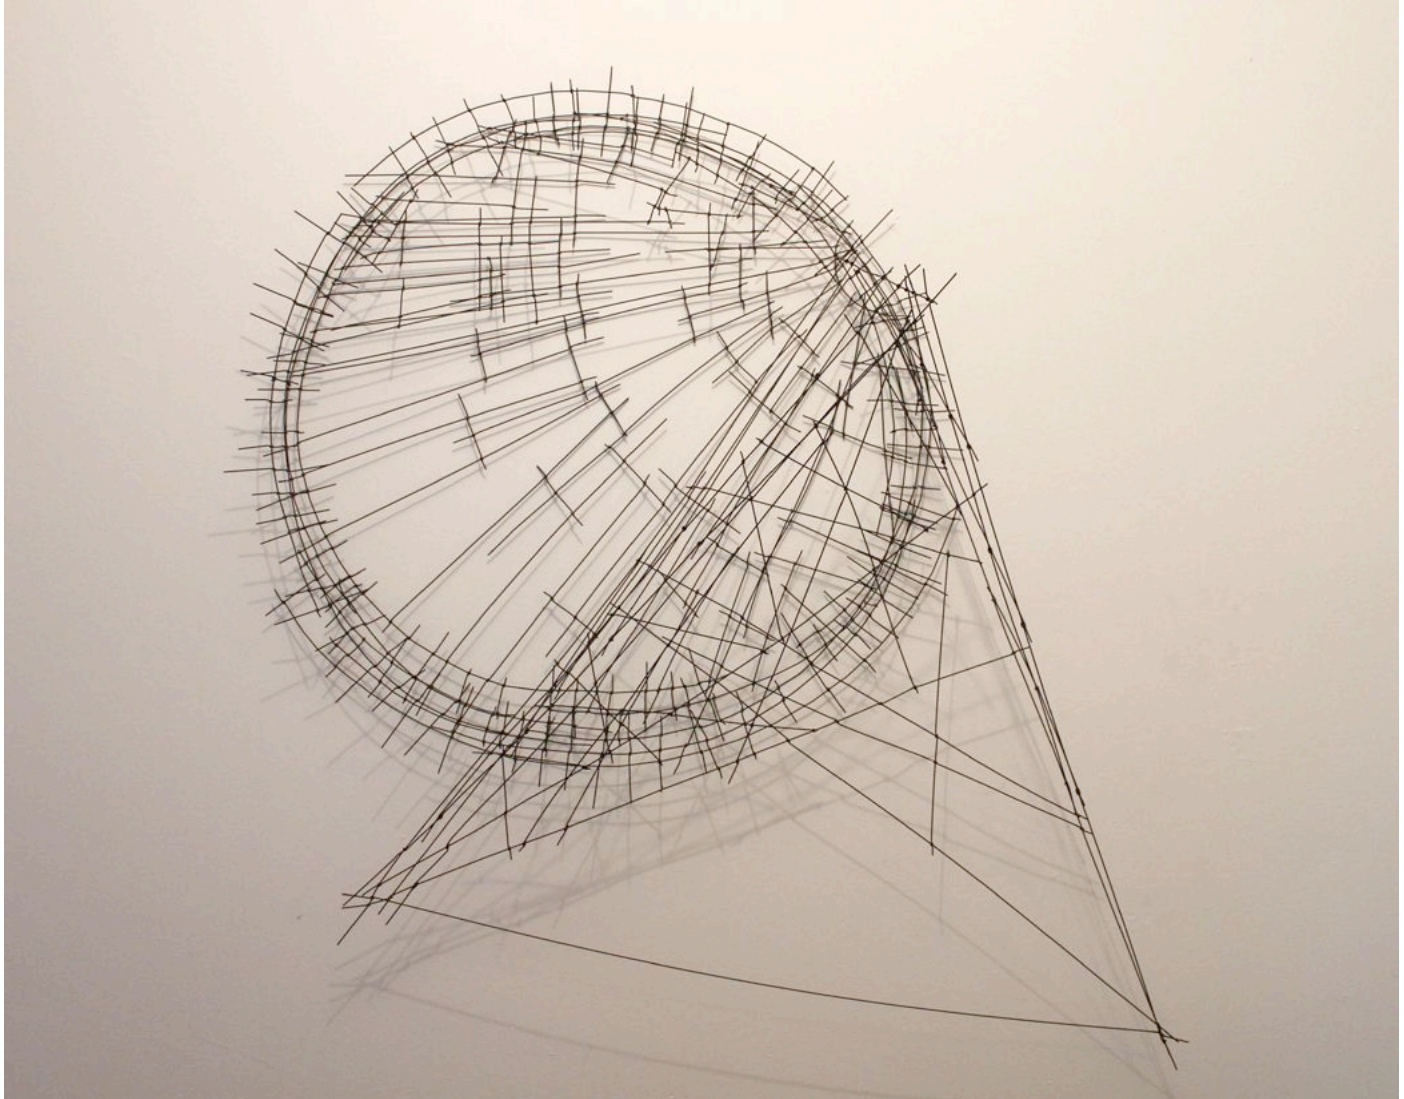

2012

ARTIST: KATE HENDRY

TITLE: PURE, PLASTIC PLAY (BARBARA MEETS PIET)

MEDIUM: MILD STEEL

SIZE: 110 X 115 X 12 CM

PRICE:

CATALOGUE # KH/PC/PPP

2012

ARTIST: KATE HENDRY
TITLE: JULIE WITH MARCEL'S BRIDE
MEDIUM: MILD STEEL
SIZE: 105 X 210 X 30 CM
PRICE:

CATALOGUE # KH/PC/JWMB

2012

ARTIST: KATE HENDRY
TITLE: FLAT VERSUS FORM (KASIMIR MEETS DAVID)
MEDIUM: MILD STEEL
SIZE: 113 X 116 X 33 CM
PRICE:
CATALOGUE # KH/PC/FVF

2012

ARTIST: KATE HENDRY

TITLE: CONSTRUCTION: BEYOND SURFACE (WITH PAUL AND ANTOINE)

MEDIUM: MILD STEEL

SIZE: 150 X 95 X 20 CM

PRICE:

CATALOGUE # KH/PC/CBS

2012

ARTIST: KATE HENDRY

TITLE: FRANCIS AND MARIO SPOKE OF THE MACHINE

MEDIUM: MILD STEEL

SIZE: 58 X 97 X 13 CM

PRICE:

CATALOGUE # KH/PC/FAMSOTM

2012
