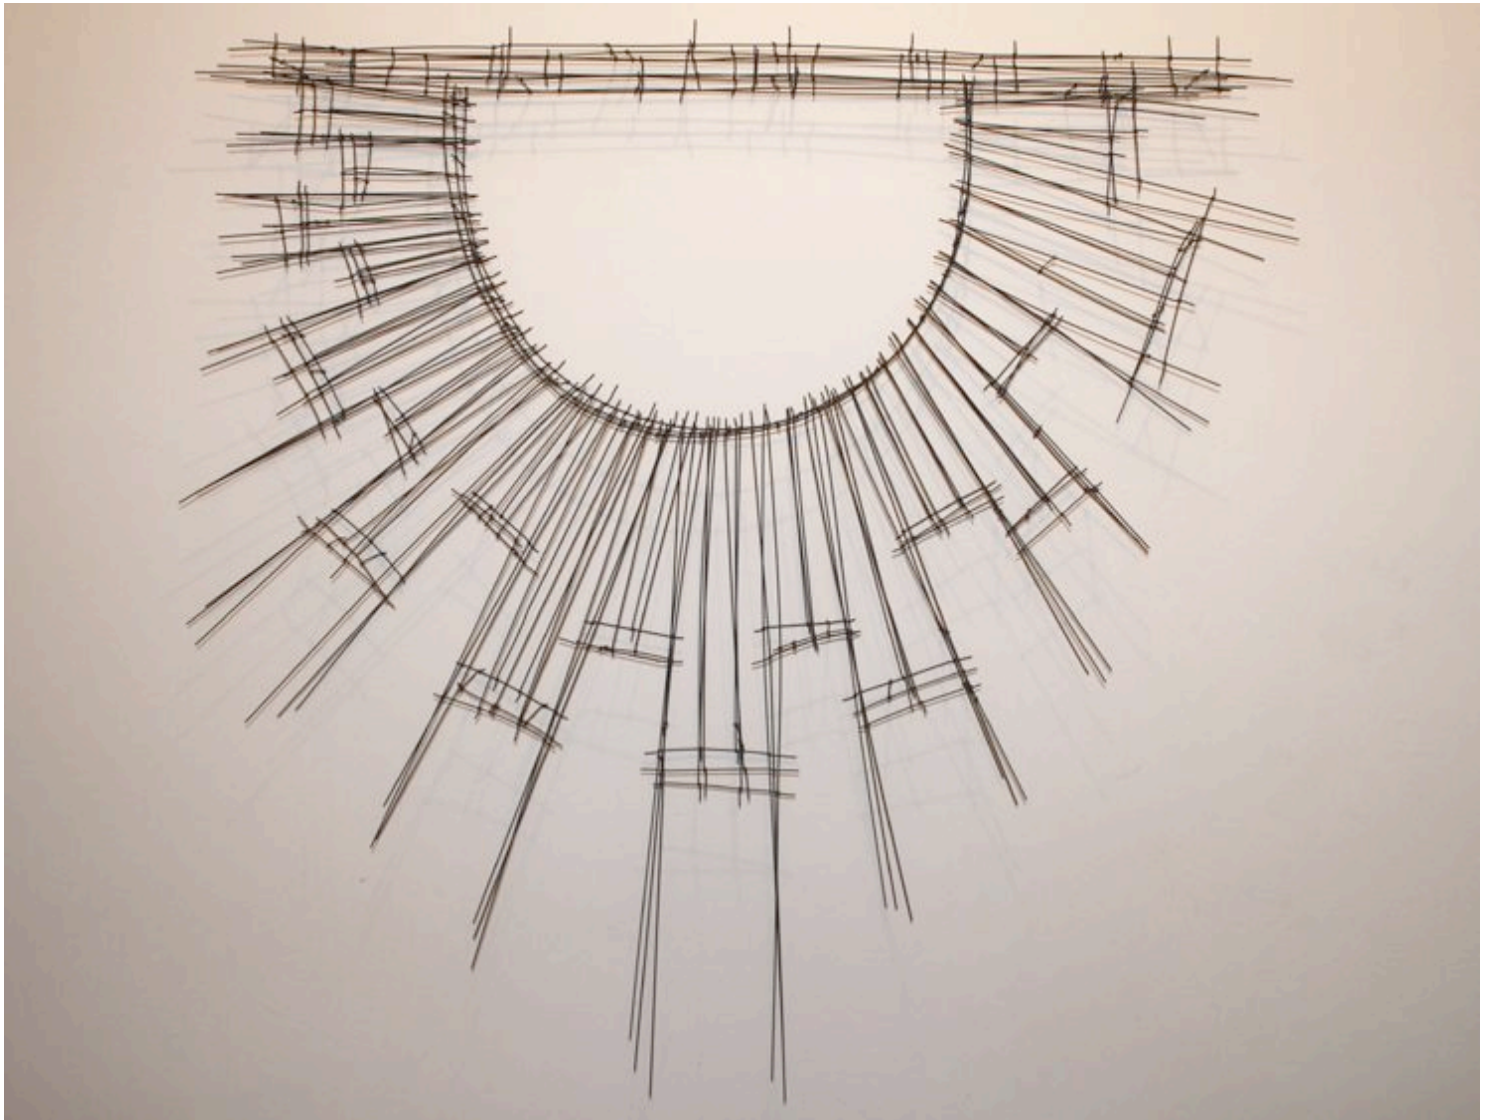

2012

ARTIST: KATE HENDRY

TITLE: PURE, PLASTIC PLAY (BARBARA MEETS PIET)

MEDIUM: MILD STEEL

SIZE: 110 X 115 X 12 CM

PRICE:

CATALOGUE # KH/PC/PPP

2012

ARTIST: KATE HENDRY
TITLE: JULIE WITH MARCEL'S BRIDE
MEDIUM: MILD STEEL
SIZE: 105 X 210 X 30 CM
PRICE:

CATALOGUE # KH/PC/JWMB

2012

ARTIST: KATE HENDRY
TITLE: FLAT VERSUS FORM (KASIMIR MEETS DAVID)
MEDIUM: MILD STEEL
SIZE: 113 X 116 X 33 CM
PRICE:
CATALOGUE # KH/PC/FVF

2012

ARTIST: KATE HENDRY

TITLE: CONSTRUCTION: BEYOND SURFACE (WITH PAUL AND ANTOINE)

MEDIUM: MILD STEEL

SIZE: 150 X 95 X 20 CM

PRICE:

CATALOGUE # KH/PC/CBS

2012

ARTIST: KATE HENDRY

TITLE: FRANCIS AND MARIO SPOKE OF THE MACHINE

MEDIUM: MILD STEEL

SIZE: 58 X 97 X 13 CM

PRICE:

CATALOGUE # KH/PC/FAMSOTM

2012
